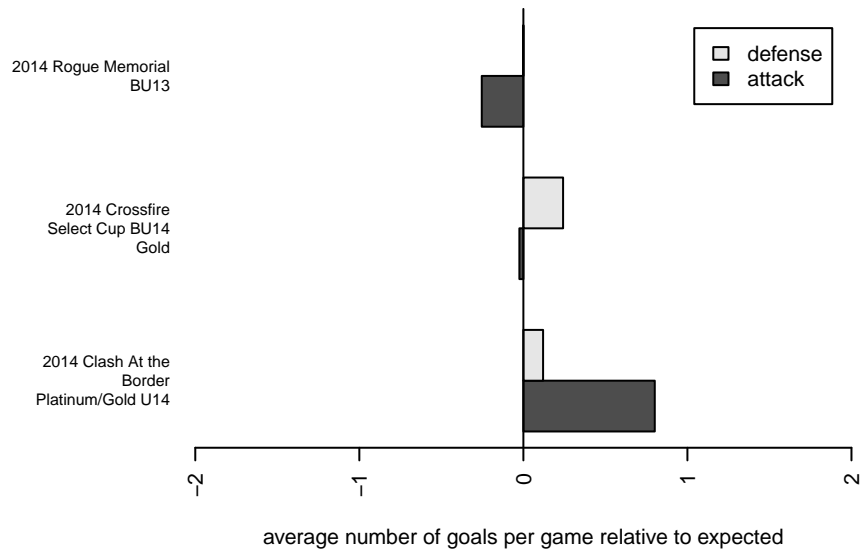

Venues played:  
 2013 OYS State Cup B00  
 2014 Rogue Memorial BU13  
 2014 Clash At the Border Platinum/Gold U14  
 2014 Crossfire Select Cup BU14 Gold

**Santos FC Beavers Black B00**  
 Dots are actual minus expected GF (blue circles) and GA (red triangles).  
 Blue line is smoothed change in attack strength. Red is smoothed change in defense strength.

**attack and defense variance (black dot)  
relative to other teams  
and top 10 in region**

**attack and defense rating  
relative to others at age  
and all opponents in last 13 months**

**attack and defense rating  
relative to others at age  
and all opponents in last 13 months**

**Performance relative to 13 month average**

**Performance relative to 13 month average**

Distribution of opponents  
 Red = Lose zone, Blue = Win zone, Green = Even  
 Black line separates win/lose zones