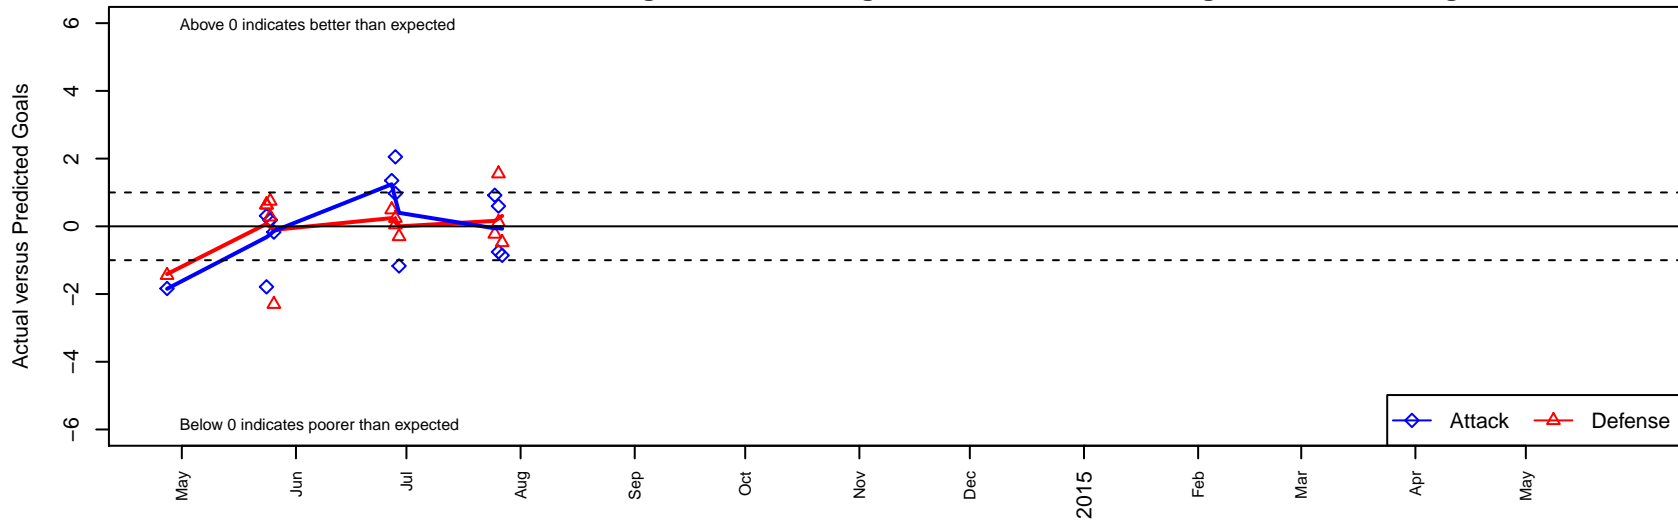

# Santos FC Beavers Black B00

Santos FC  
 Hubbard, OR  
 B00 total strength=1281  
 attack=7.31 defense=3.83  
 notes= Morales 2013

alt names used:  
 Santos FC Beavers Black  
 FC Santos Beavers Black  
 Santos FC Beavers

Venues played:  
 2013 OYS State Cup B00  
 2014 Rogue Memorial BU13  
 2014 Clash At the Border Platinum/Gold U14  
 2014 Crossfire Select Cup BU14 Gold

**Santos FC Beavers Black B00**  
 Dots are actual minus expected GF (blue circles) and GA (red triangles).  
 Blue line is smoothed change in attack strength. Red is smoothed change in defense strength.

**attack and defense variance (black dot)  
relative to other teams  
and top 10 in region**

**attack and defense rating  
relative to others at age  
and all opponents in last 13 months**

**attack and defense rating  
relative to others at age  
and all opponents in last 13 months**

**Performance relative to 13 month average**

**Performance relative to 13 month average**

Distribution of opponents  
 Red = Lose zone, Blue = Win zone, Green = Even  
 Black line separates win/lose zones