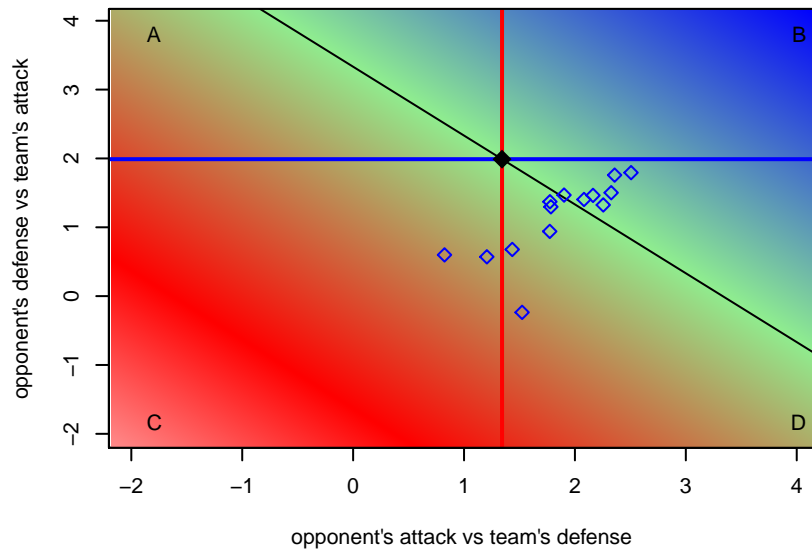

# Santos FC Beavers Black B00

Santos FC  
 Hubbard, OR  
 B00 total strength=1281  
 attack=7.31 defense=3.83  
 notes= Morales 2013

alt names used:  
 Santos FC Beavers Black  
 FC Santos Beavers Black  
 Santos FC Beavers

Venues played:  
 2013 OYS State Cup B00  
 2014 Rogue Memorial BU13  
 2014 Clash At the Border Platinum/Gold U14  
 2014 Crossfire Select Cup BU14 Gold

**Santos FC Beavers Black B00**  
 Dots are actual minus expected GF (blue circles) and GA (red triangles).  
 Blue line is smoothed change in attack strength. Red is smoothed change in defense strength.

**attack and defense variance (black dot)  
relative to other teams  
and top 10 in region**

**attack and defense rating  
relative to others at age  
and all opponents in last 13 months**

**attack and defense rating  
relative to others at age  
and all opponents in last 13 months**

**Performance relative to 13 month average**

**Performance relative to 13 month average**

Distribution of opponents  
 Red = Lose zone, Blue = Win zone, Green = Even  
 Black line separates win/lose zones