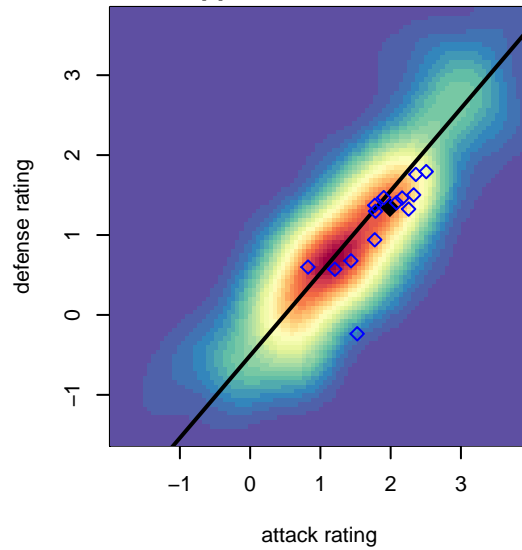

# Santos FC Beavers Black B00

Santos FC  
 Hubbard, OR  
 B00 total strength=1281  
 attack=7.31 defense=3.83  
 notes= Morales 2013

alt names used:  
 Santos FC Beavers Black  
 FC Santos Beavers Black  
 Santos FC Beavers

Venues played:  
 2013 OYS State Cup B00  
 2014 Rogue Memorial BU13  
 2014 Clash At the Border Platinum/Gold U14  
 2014 Crossfire Select Cup BU14 Gold

**Santos FC Beavers Black B00**  
 Dots are actual minus expected GF (blue circles) and GA (red triangles).  
 Blue line is smoothed change in attack strength. Red is smoothed change in defense strength.

**attack and defense variance (black dot)  
relative to other teams  
and top 10 in region**

**attack and defense rating  
relative to others at age  
and all opponents in last 13 months**

**attack and defense rating  
relative to others at age  
and all opponents in last 13 months**

**Performance relative to 13 month average**

**Performance relative to 13 month average**

Distribution of opponents  
 Red = Lose zone, Blue = Win zone, Green = Even  
 Black line separates win/lose zones