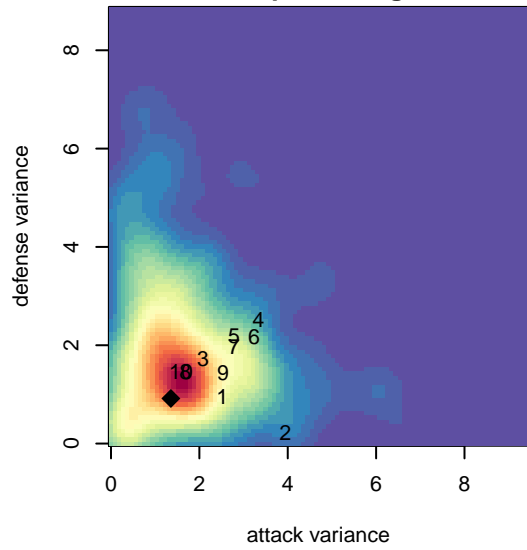

# Santos FC Beavers Black B00

Santos FC  
 Hubbard, OR  
 B00 total strength=1281  
 attack=7.31 defense=3.83  
 notes= Morales 2013

alt names used:  
 Santos FC Beavers Black  
 FC Santos Beavers Black  
 Santos FC Beavers

Venues played:  
 2013 OYS State Cup B00  
 2014 Rogue Memorial BU13  
 2014 Clash At the Border Platinum/Gold U14  
 2014 Crossfire Select Cup BU14 Gold

**Santos FC Beavers Black B00**  
 Dots are actual minus expected GF (blue circles) and GA (red triangles).  
 Blue line is smoothed change in attack strength. Red is smoothed change in defense strength.

**attack and defense variance (black dot)  
relative to other teams  
and top 10 in region**

**attack and defense rating  
relative to others at age  
and all opponents in last 13 months**

**attack and defense rating  
relative to others at age  
and all opponents in last 13 months**