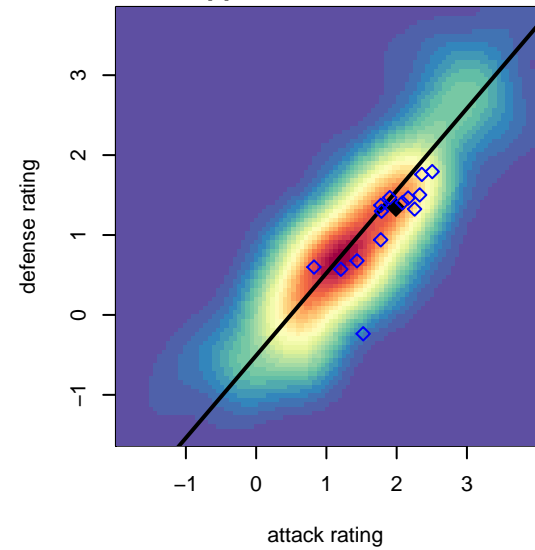

# Santos FC Beavers Black B00

Santos FC  
 Hubbard, OR  
 B00 total strength=1281  
 attack=7.31 defense=3.83  
 notes= Morales 2013

alt names used:  
 Santos FC Beavers Black  
 FC Santos Beavers Black  
 Santos FC Beavers

Venues played:  
 2013 OYS State Cup B00  
 2014 Rogue Memorial BU13  
 2014 Clash At the Border Platinum/Gold U14  
 2014 Crossfire Select Cup BU14 Gold

**Santos FC Beavers Black B00**  
 Dots are actual minus expected GF (blue circles) and GA (red triangles).  
 Blue line is smoothed change in attack strength. Red is smoothed change in defense strength.

**attack and defense variance (black dot)  
relative to other teams  
and top 10 in region**

**attack and defense rating  
relative to others at age  
and all opponents in last 13 months**

**attack and defense rating  
relative to others at age  
and all opponents in last 13 months**

**Performance relative to 13 month average**

**Performance relative to 13 month average**

Distribution of opponents  
 Red = Lose zone, Blue = Win zone, Green = Even  
 Black line separates win/lose zones