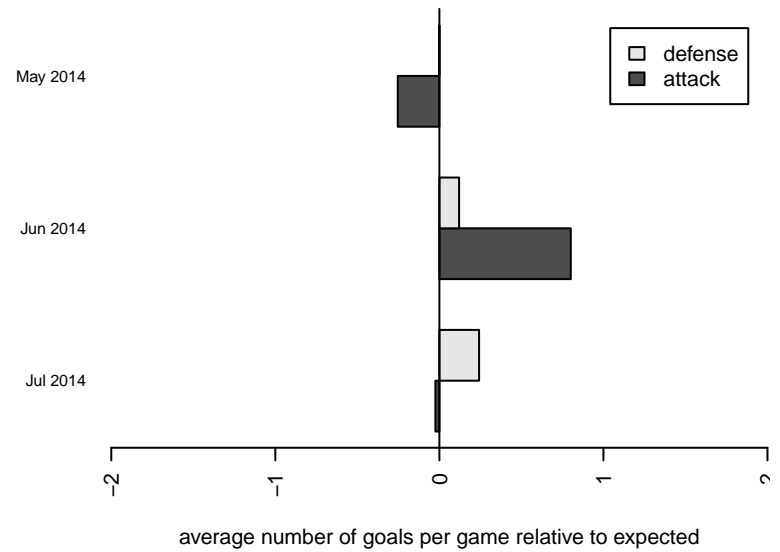

Venues played:  
 2013 OYS State Cup B00  
 2014 Rogue Memorial BU13  
 2014 Clash At the Border Platinum/Gold U14  
 2014 Crossfire Select Cup BU14 Gold

**Santos FC Beavers Black B00**  
 Dots are actual minus expected GF (blue circles) and GA (red triangles).  
 Blue line is smoothed change in attack strength. Red is smoothed change in defense strength.

**attack and defense variance (black dot)  
relative to other teams  
and top 10 in region**

**attack and defense rating  
relative to others at age  
and all opponents in last 13 months**

**attack and defense rating  
relative to others at age  
and all opponents in last 13 months**

**Performance relative to 13 month average**

**Performance relative to 13 month average**

Distribution of opponents  
 Red = Lose zone, Blue = Win zone, Green = Even  
 Black line separates win/lose zones